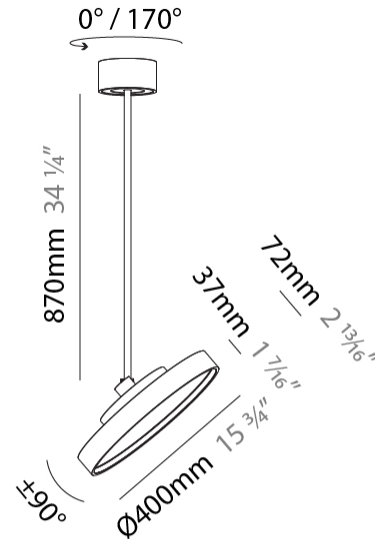

GENERAL

Series: Sign Diva Flex
Subseries: Sign Diva Flex Korona
Brand: Prolicht
Division: Architectural
Mounting Type: Suspension
Mounting Location: Ceiling
Subcategory: Pendant

PHYSICAL

Shape: Round
Diameter (mm): 400
Diameter (in): 15 3/4
Height (mm): 870
Height (in): 34 1/4
Light Distribution: Adjustable / Direct
Weight (kg): 3.5
Weight (lbs): 7.7
Diffuser: PMMA - Opal / Micro-Prism / Sparkling Secret / Vintage Industrial
Fixture Finish: SSR / BKV / CWI / CRY / HAB / UFT / ITA / RUA / FTG / MYG / LOD / PUS / FRO / FUP / KIA / POP / BLS / SPG / MEY / GOH / GUM / CHC / COM / ABZ / JAG / OBR / MOS / ROR
Fixture Material: Extruded Aluminum / Steel

ELECTRICAL

Lamp Type: LED (Zhaga Standard)
Input Wattage (W): 19.8
Total Output Wattage (W): 18
Dimming: Tri-Mode (Non-Dimming and Phase Dimming (120Vac only) and 0-10V Dimming)
Driver Included: Yes
Driver Location: Integrated
Driver Type: Constant Current - Universal
Driver Class: Class 2
Input Voltage (V): 120 - 277
Constant Current (MA): 500

LED

Color Temperature (°K): 2700 / 3000 / 3500 / 4000
Max. Delivered Lumen (lm): 1807 / 1943 / 1951 / 1991
Nominal Lumen (lm): 2250 / 2420 / 2430 / 2480
CRI: >90 CRI
Lamp Life (hrs): 50000

OPTICAL

RATINGS AND CERTIFICATIONS

Certified By: Certified for North American Standards
IP rating: IP20

170° ±90°