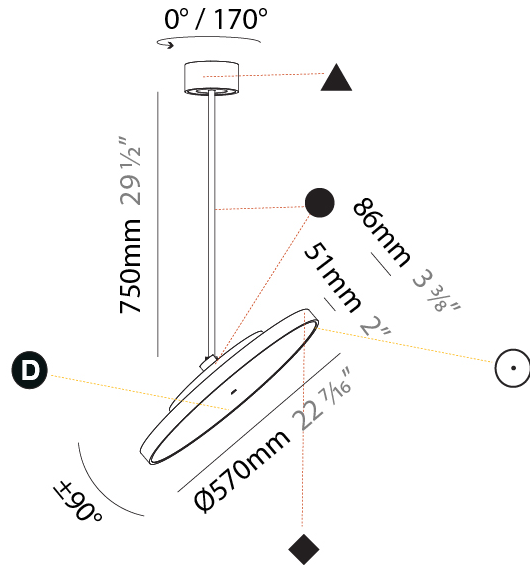

GENERAL

Series: Sign Diva Flex
Subseries: Sign Diva Flex
Brand: Prolicht
Division: Architectural
Mounting Type: Suspension
Mounting Location: Ceiling
Subcategory: Pendant

PHYSICAL

Shape: Round
Diameter (mm): 570
Diameter (in): 22 ⁷/₁₆
Height (mm): 870
Height (in): 34 ¹/₄
Light Distribution: Adjustable / Direct
Weight (kg): 2.007
Weight (lbs): 4.42
Diffuser: PMMA - Opal / Micro-Prism / Sparkling Secret / Vintage Industrial
Fixture Finish: SSR / BKV / CWI / CRY / HAB / UFT / ITA / RUA / FTG / MYG / LOD / PUS / FRO / FUP / KIA / POP / BLS / SPG / MEY / GOH / GUM / CHC / COM / ABZ / JAG / OBR / MOS / ROR
Fixture Material: Extruded Aluminum / Steel

ELECTRICAL

Lamp Type: LED (Zhaga Standard)
Input Wattage (W): 58.3
Total Output Wattage (W): 46.9
Dimming: Tri-Mode (Non-Dimming and Phase Dimming (120Vac only) and 0-10V Dimming)
Driver Included: Yes
Driver Location: Integrated
Driver Type: Constant Current - Universal
Driver Class: Class 2
Input Voltage (V): 120 - 277
Constant Current (MA): 350

LED

Color Temperature (°K): 2700 / 3000 / 3500 / 4000
Max. Delivered Lumen (lm): 4439 / 4759 / 4801 / 4899
Nominal Lumen (lm): 6199 / 6646 / 6705 / 6842
CRI: >90 CRI
Lamp Life (hrs): 50000

OPTICAL

Adjustability: Rotational 170°; Tilt 90°

RATINGS AND CERTIFICATIONS

Certified By: Certified for North American Standards
IP rating: IP20