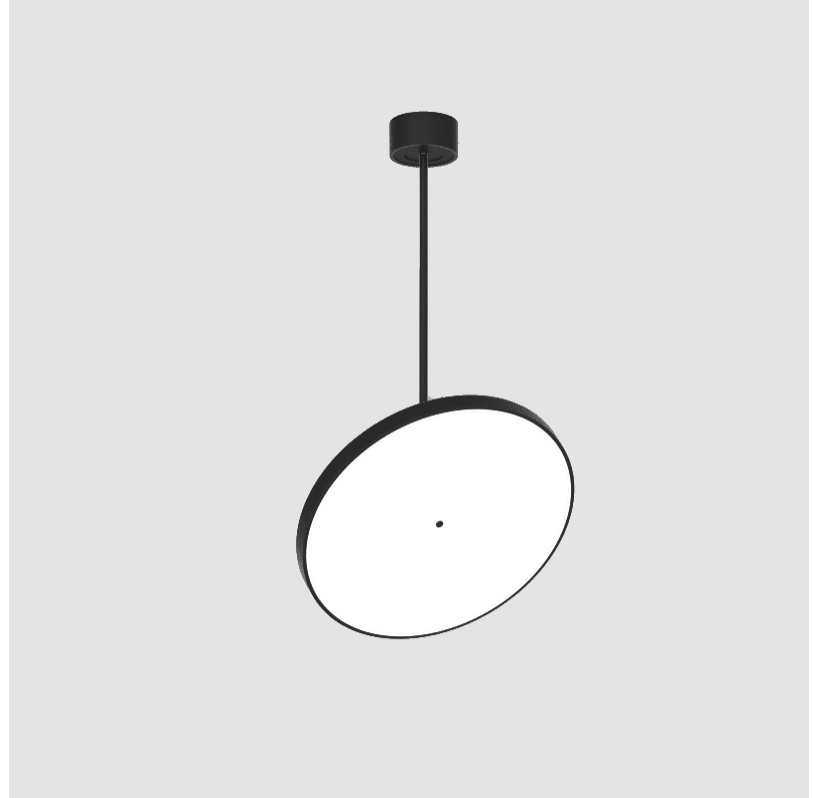

GENERAL

Series: Sign Diva Flex
Subseries: Sign Diva Flex
Brand: Prolicht
Division: Architectural
Mounting Type: Suspension
Mounting Location: Ceiling
Subcategory: Pendant

PHYSICAL

Shape: Round
Diameter (mm): 570
Diameter (in): 22 ⁷/₁₆
Height (mm): 870
Height (in): 34 ¹/₄
Light Distribution: Adjustable / Direct
Weight (kg): 2.007
Weight (lbs): 4.42
Diffuser: PMMA - Opal / Micro-Prism / Sparkling Secret / Vintage Industrial
Fixture Finish: SSR / BKV / CWI / CRY / HAB / UFT / ITA / RUA / FTG / MYG / LOD / PUS / FRO / FUP / KIA / POP / BLS / SPG / MEY / GOH / GUM / CHC / COM / ABZ / JAG / OBR / MOS / ROR
Fixture Material: Extruded Aluminum / Steel

ELECTRICAL

Lamp Type: LED (Zhaga Standard)
Input Wattage (W): 58.3
Total Output Wattage (W): 46.9
Dimming: Tri-Mode (Non-Dimming and Phase Dimming (120Vac only) and 0-10V Dimming)
Driver Included: Yes
Driver Location: Integrated
Driver Type: Constant Current - Universal
Driver Class: Class 2
Input Voltage (V): 120 - 277
Constant Current (MA): 350

LED

Color Temperature (°K): 2700 / 3000 / 3500 / 4000
Max. Delivered Lumen (lm): 4439 / 4759 / 4801 / 4899
Nominal Lumen (lm): 6199 / 6646 / 6705 / 6842
CRI: >90 CRI
Lamp Life (hrs): 50000

OPTICAL

Adjustability: Rotational 170°; Tilt 90°

RATINGS AND CERTIFICATIONS

Certified By: Certified for North American Standards
IP rating: IP20